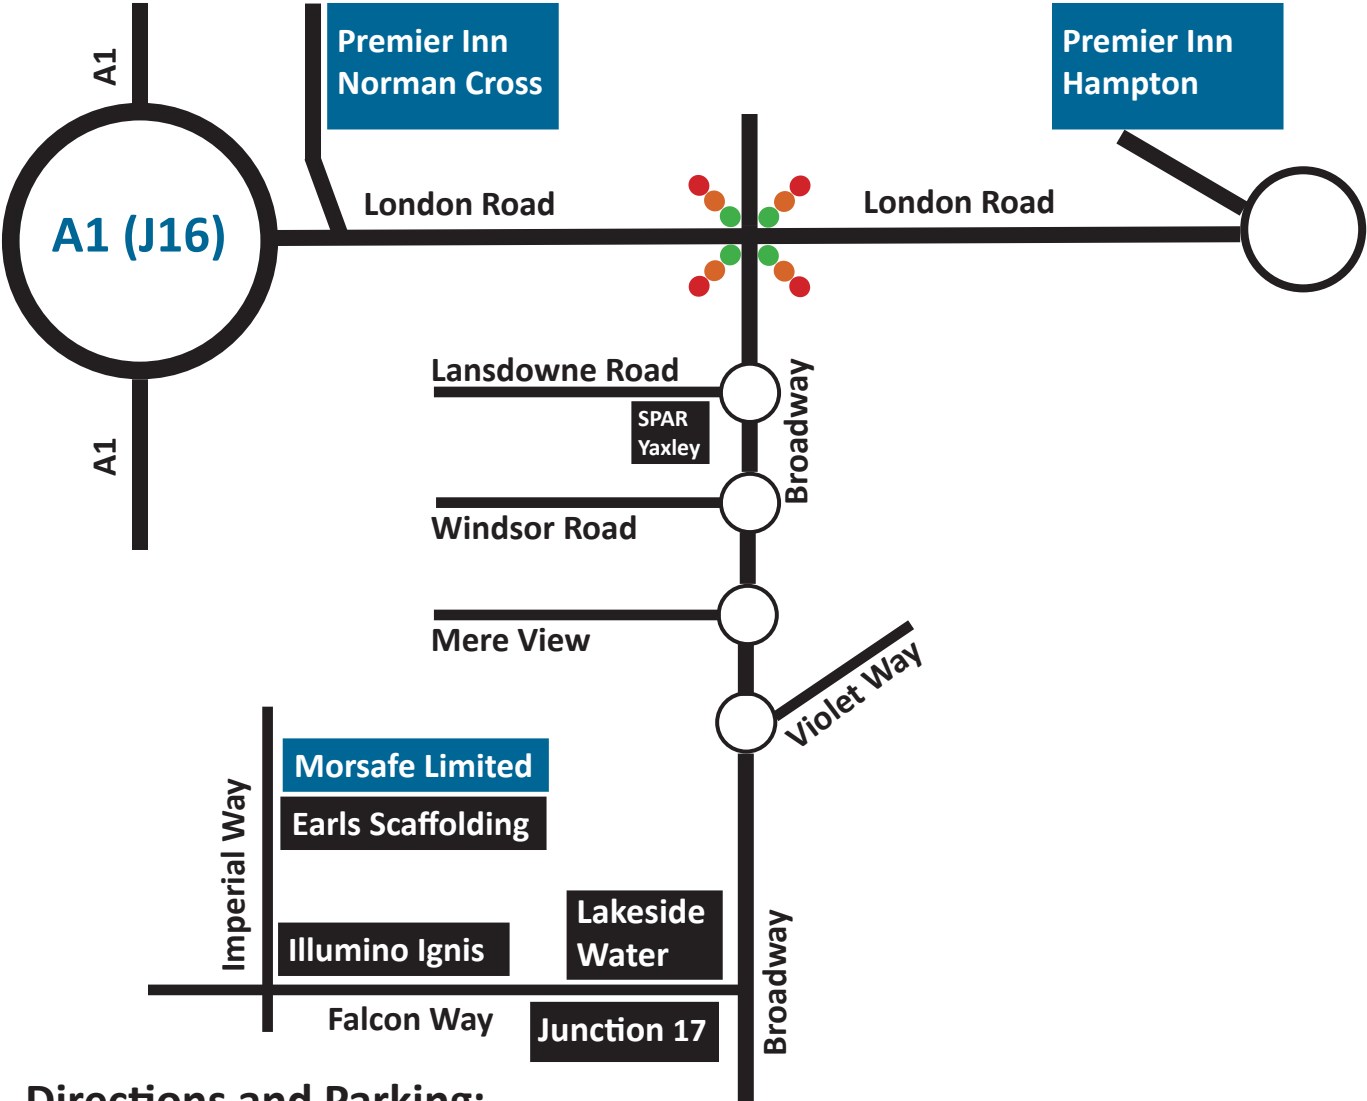

PETERBOROUGH (YAXLEY) TRAINING VENUE

Venue Address:

Unit 13A, Imperial Way, Eagle Business Park, Yaxley, Peterborough PE7 3GP

Directions and Parking:

Leave the A1 (M) at J16, for the A15 to Yaxley and Stilton. At the roundabout take the Yaxley exit, proceed to the traffic lights and turn right onto Broadway. Proceed along Broadway through four mini roundabouts and look for Eagle Business Park on your right hand side. Turn right into Falcon Way and right again into Imperial Way. Morsafe Limited is situated straight after Earls Scaffolding on the right hand side. There is free parking either outside the unit or on the road.